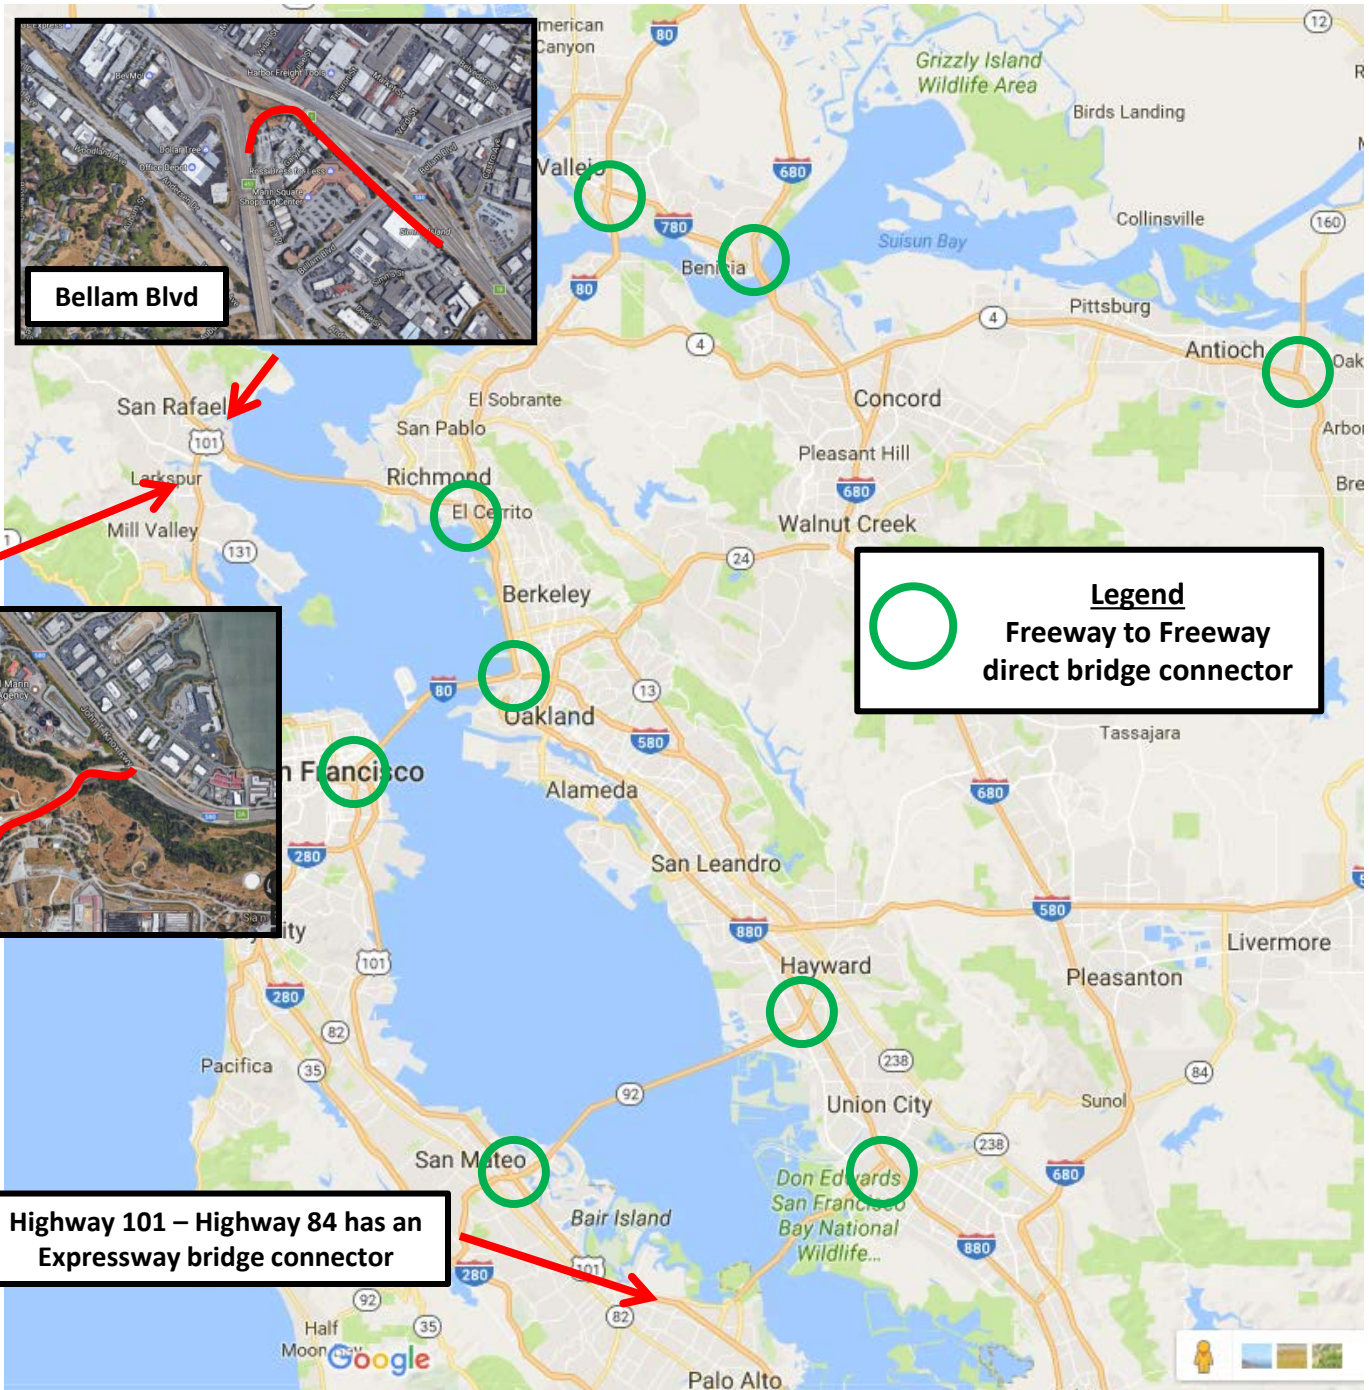

Northbound Highway 101 to Eastbound Interstate 580 Direct Connector

Northbound 101 – Eastbound 580 does not have a Freeway to Freeway direct bridge connector, but instead access is through two low speed signalized local road corridors

Legend
Freeway to Freeway direct bridge connector

Highway 101 – Highway 84 has an Expressway bridge connector