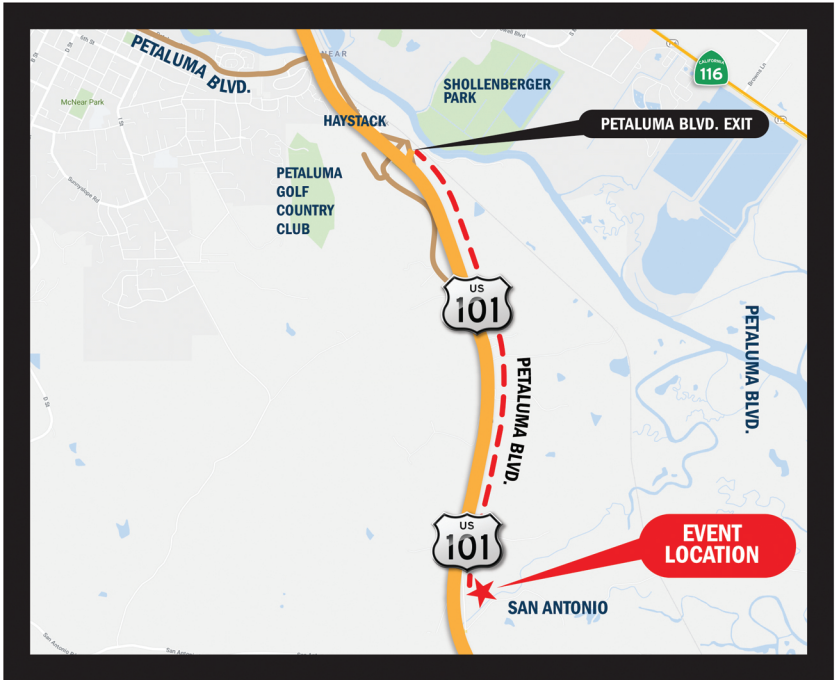

You're Cordially Invited

MARIN-SONOMA NARROWS

RIBBON CUTTING CEREMONY

C E L B R A T I N G

**OPENING OF U.S. 101 HOV LANES
& BIKE PATH CONNECTING MARIN
AND SONOMA COUNTIES
(MSN PROJECTS B2 PHASE II & B3)**

WEDNESDAY, DECEMBER 11, 2019

TIME: 10:00 A.M.

**LOCATION: SOUTHERN TERMINUS OF PETALUMA BLVD. SOUTH
(SEE MAP)**

DIRECTIONS TO EVENT LOCATION

DIRECTIONS

FROM NORTHBOUND U.S. ROUTE 101

EXIT AT PETALUMA BLVD. SOUTH/KASTANIA ROAD (EXIT 472A)
TURN RIGHT AT EXIT RAMP AND RIGHT ON TO
PETALUMA BLVD. SOUTH TO EVENT LOCATION (2.5 MILES) AT
SOUTHERN TERMINUS

FROM SOUTHBOUND U.S. ROUTE 101

EXIT AT PETALUMA BLVD. SOUTH/KASTANIA ROAD (EXIT 472A)
TURN LEFT AT THE RAMP AND
RIGHT ON PETALUMA BLVD. SOUTH TO
EVENT LOCATION (2.5 MILES) AT SOUTHERN TERMINUS