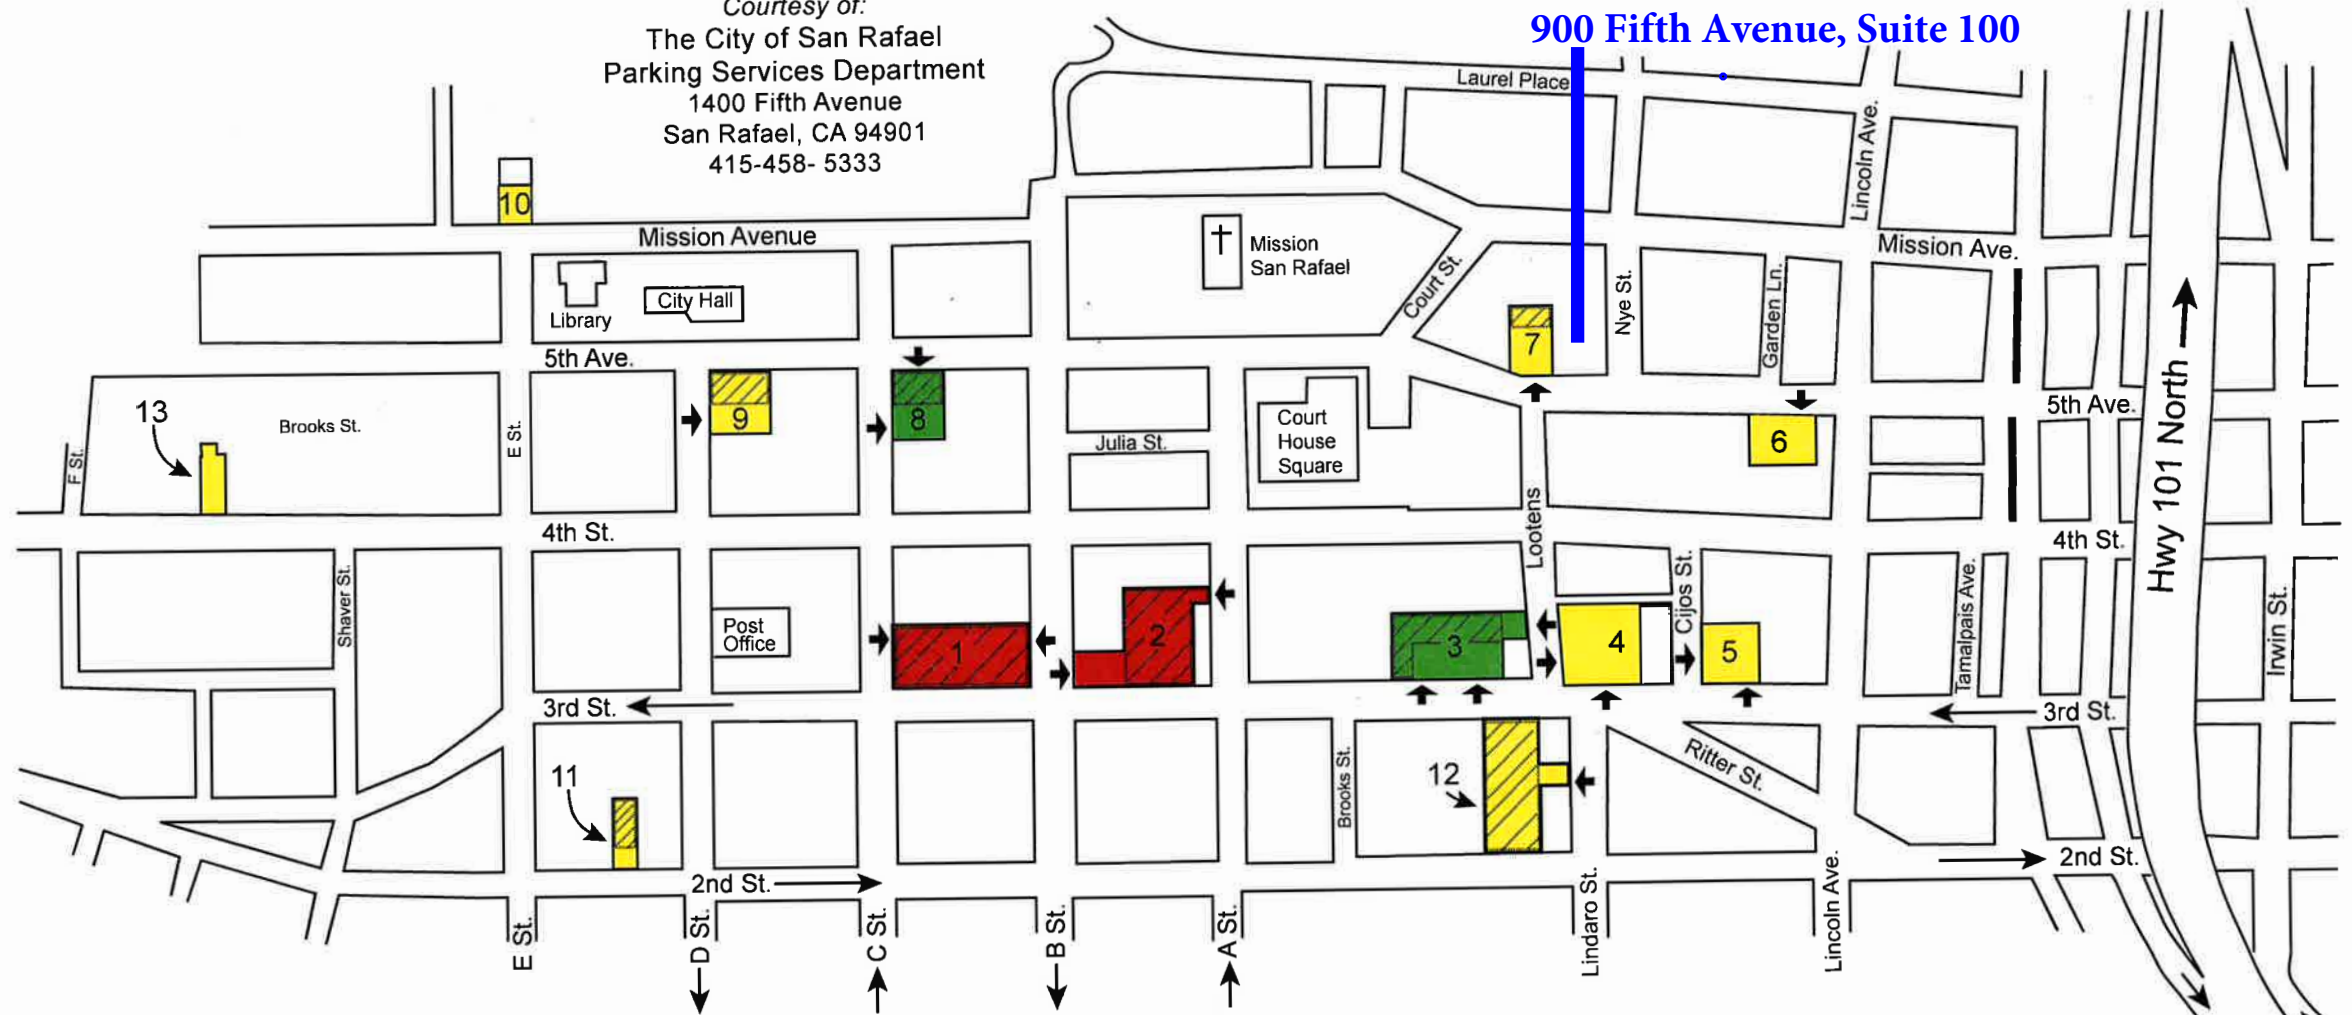

- Parking Entrance →
- One Way Streets →
- Garage ■
- 2 Levels ■
- Surface Parking Lots ■
- Long Term Parking ▨

- 1.....3rd & C St. Parking Garage
- 2.....3rd & A St. Parking Garage
- 3.....3rd & Lootens (N.W.)
- 4.....3rd & Lootens (Walgreens)
- 5.....3rd & Cijos St.
- 6.....5th & Garden Lane

DIRECTIONS & PARKING

Transportation Authority of Marin Office (TAM) & TAM Conference Room

(Enter thru glass double doors or ADA door near the corner of Fifth & Nye Sts)

900 Fifth Avenue, Suite 100, San Rafael, CA 94901

Traveling South on Hwy 101

Take **Central San Rafael Exit 452** onto **Hetherington Street**

Turn **Right** on **5th Avenue**

TAM Office is located at 900 Fifth Avenue

Parking Options:

- Public (pay) Parking Lot is located just past 900 Fifth Avenue/on your right
Open M-Sat, 10-hr. Parking, 35 spaces (2 ADA & 1 EV Charging Station)
- On-Street 2- hr. metered parking is available along 5th Avenue or Nye Street

On Foot from Downtown SMART station:

Head **North** on Tamalpais Avenue

Turn **Left** onto **4th Street**

Turn **Right** onto **Lootens Place**

Turn **Right** onto **Fifth Avenue – TAM Office is located at 900 Fifth Avenue**